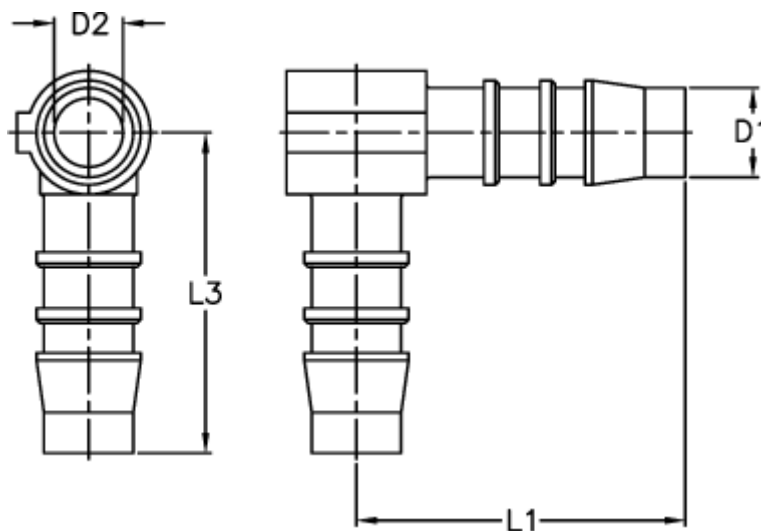

Article number: 027628900025

Description: Norma hose coupling WS 25

Measures

D1 = 25

D2 = 21.0

L1 = 52.5

L3 = 52.5